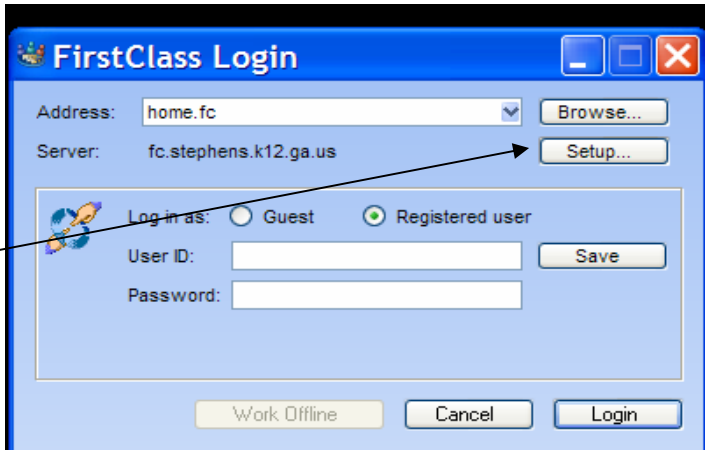

Download FirstClass Client and click Run

Double click on the FirstClass icon.

Click on Setup

Type in "fc.stephens.k12.ga.us" in the box that says "Server:" and click on the Save button

Your User ID is your  
firstname.lastname (example ---  
lauren.anderson)  
The password is "scsd"  
You will be asked to change your  
password when you log in for the  
first time  
Your password must contain letters  
and numbers