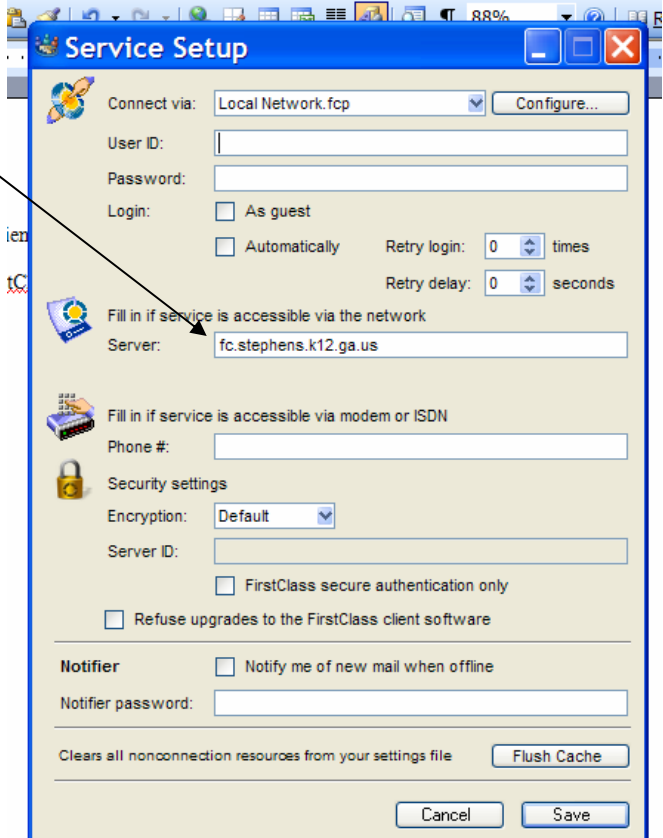

Download FirstClass Client and click Run

Double click on the FirstClass icon.

Click on Setup

Type in "fc.stephens.k12.ga.us" in the box that says "Server:" and click on the Save button

Your User ID is your  
firstname.lastname (example ---  
lauren.anderson)  
The password is "scsd"  
You will be asked to change your  
password when you log in for the  
first time  
Your password must contain letters  
and numbers